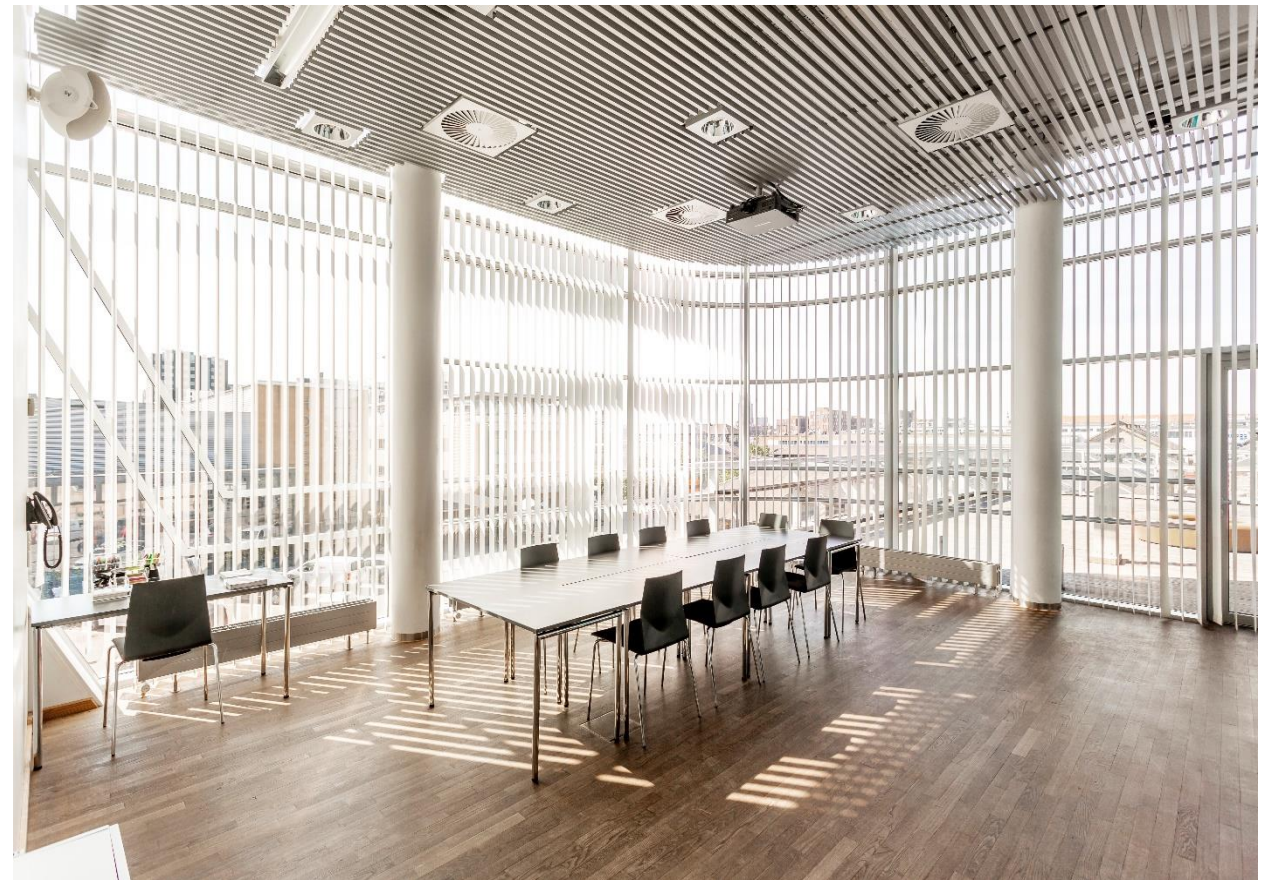

CPH Conference

1

CPH Conference
en del af  Byen

CPH Conference and CPH Hotel in essence

At CPH Conference – a part of DGI Byen, we believe in active communities and present hosting.

We offer:

- 50 meters from Copenhagen Central Station, Metro and 15 minutes from the airport
- 20 meeting rooms with different sizes and layouts
- Free access to the swimming pool in DGI Byen for our guests on all conference days
- A terrace with a beautiful view of the rooftops of Copenhagen
- Two restaurants able to accommodate hundreds of guests
- CPH Hotel, our newly renovated hotel with 102 hotel rooms and cosy lounge areas
- Own parking garage next to the conference and hotel facilities
- Green Key certification
- Closest neighbor to Meatpacking District – the pulsating and characteristic area of Vesterbro with cafés, restaurants and urban feel
- Indoor and outdoor sports facilities (padel tennis courts, bowling and more) with discounted prices for our hotel guests

Meeting Rooms and conference facilities

CPH Conference

en del af **DGI** Byen

CPH Conference

en del af **DGI** Byen

CPH Conference

en del af **DGI** Byen

Restaurants & Food/beverages